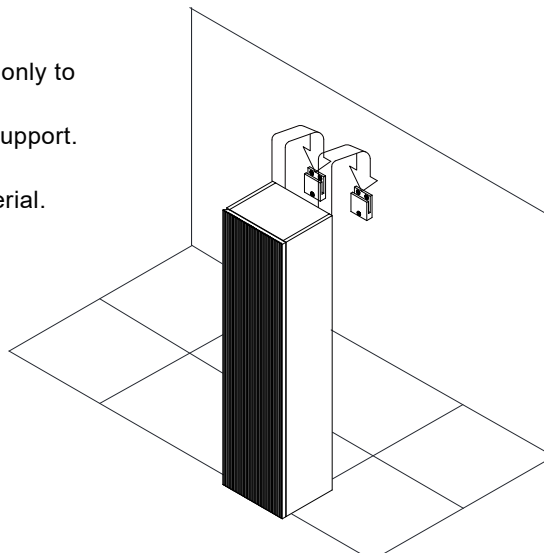

12" 45.64LBS

48" 47" X 18" X 17-2/3"

Side View

Hardware				Tools (not includes)	
No.		Draw	Qty		
A	Anchors		6 pcs		
B	Lag Bolt (5CM)		6 pcs		
C	Leveling Bracket		2 pcs		

Wall Preparation

The typical dimensions shown will result in side cabinet height of 62-3/4" (1543mm - solid surface basin) or 60-7/8"(1598mm - ceramic basin). Depending on the sinks selected, the total height will vary from 62-3/4" (1543mm) to 60-7/8"(1598mm). If an alternate height is desired, adjust the rough-in and backing material heights using the dimensions provided.

STEP 1. Cabinet positioning and installation

- The suggestion height of vanity installation is 62-3/4" (1543mm - solid surface basin) or 60-7/8"(1598mm - ceramic basin).
- The height of Leveling Bracket Installation is 59-3/8" (1508mm - solid surface basin) or 61-1/2"(1563mm - ceramic basin) .

STEP 2. Leveling bracket installation

- Install leveling bracket after determining the height of vanity.

STEP 3. Hang the cabinet on the leveling bracket and adjust it horizontally

Place vanity on leveling bracket, Leveling brackets are only to level the vanity. They are not designed for permanent support. Vanity needs to be secured into the wood backing material.