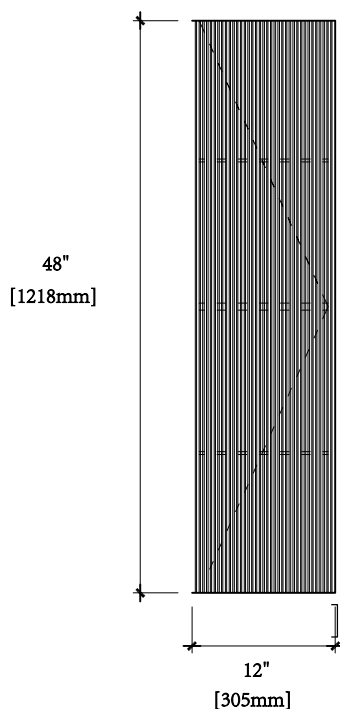

Package Dimension

12" 14-1/8" X 11-4/5" X 50"

Colors / Finishes

Matte White - 01

Light Grey - 15

Night Blue - 26

Aventurine Green - 27

Gross Weight

12" 45.64LBS

48" 47" X 18" X 17-2/3"

Side View

Hardware				Tools (not includes)	
No.		Draw	Qty		
A	Anchors		6 pcs		
B	Lag Bolt (5CM)		6 pcs		
C	Leveling Bracket		2 pcs		

Wall Preparation

The typical dimensions shown will result in side cabinet height of 62-3/4" (1543mm - solid surface basin) or 60-7/8"(1598mm - ceramic basin). Depending on the sinks selected, the total height will vary from 62-3/4" (1543mm) to 60-7/8"(1598mm). If an alternate height is desired, adjust the rough-in and backing material heights using the dimensions provided.

STEP 1. Cabinet positioning and installation

- The suggestion height of vanity installation is 62-3/4" (1543mm - solid surface basin) or 60-7/8"(1598mm - ceramic basin).
- The height of Leveling Bracket Installation is 59-3/8" (1508mm - solid surface basin) or 61-1/2"(1563mm - ceramic basin) .