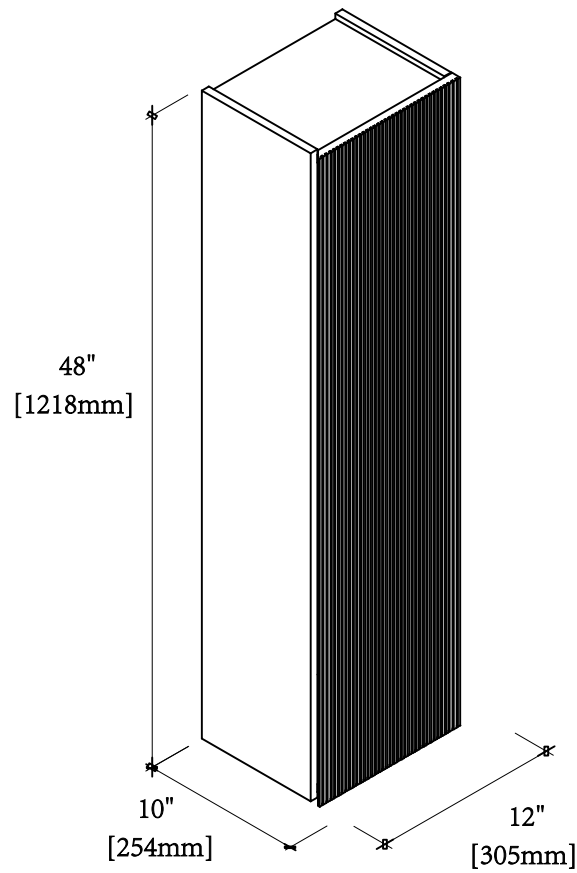

BLOSSOM[®]
luxury made simple

S8028 12 01/15/26/27

[POSITANO]
Series Vanities
Specification & Installation Guide

Features

- Furniture grade water proof plywood, protected with several Coats of polyurethane.
- Drawers front with vertical lines.
- 45 degree handle with Unihopper hinge.
- 1 pc wood shelf and 2 pcs removeable glass shelves
- shelves
- Side cabinet could be reversible installed

Package Dimension

12" 14-1/8" X 11-4/5" X 50"

Colors / Finishes

Matte White - 01

Light Grey - 15

Night Blue - 26

Aventurine Green - 27

Gross Weight

12" 45.64LBS

48" 47" X 18" X 17-2/3"

Side View

Hardware				Tools (not includes)	
No.		Draw	Qty		
A	Anchors		6 pcs		
B	Lag Bolt (5CM)		6 pcs		
C	Leveling Bracket		2 pcs		

Wall Preparation

The typical dimensions shown will result in side cabinet height of 62-3/4" (1543mm - solid surface basin) or 60-7/8"(1598mm - ceramic basin). Depending on the sinks selected, the total height will vary from 62-3/4" (1543mm) to 60-7/8"(1598mm). If an alternate height is desired, adjust the rough-in and backing material heights using the dimensions provided.

STEP 1. Cabinet positioning and installation

- The suggestion height of vanity installation is 62-3/4" (1543mm - solid surface basin) or 60-7/8"(1598mm - ceramic basin).
- The height of Leveling Bracket Installation is 59-3/8" (1508mm - solid surface basin) or 61-1/2"(1563mm - ceramic basin) .