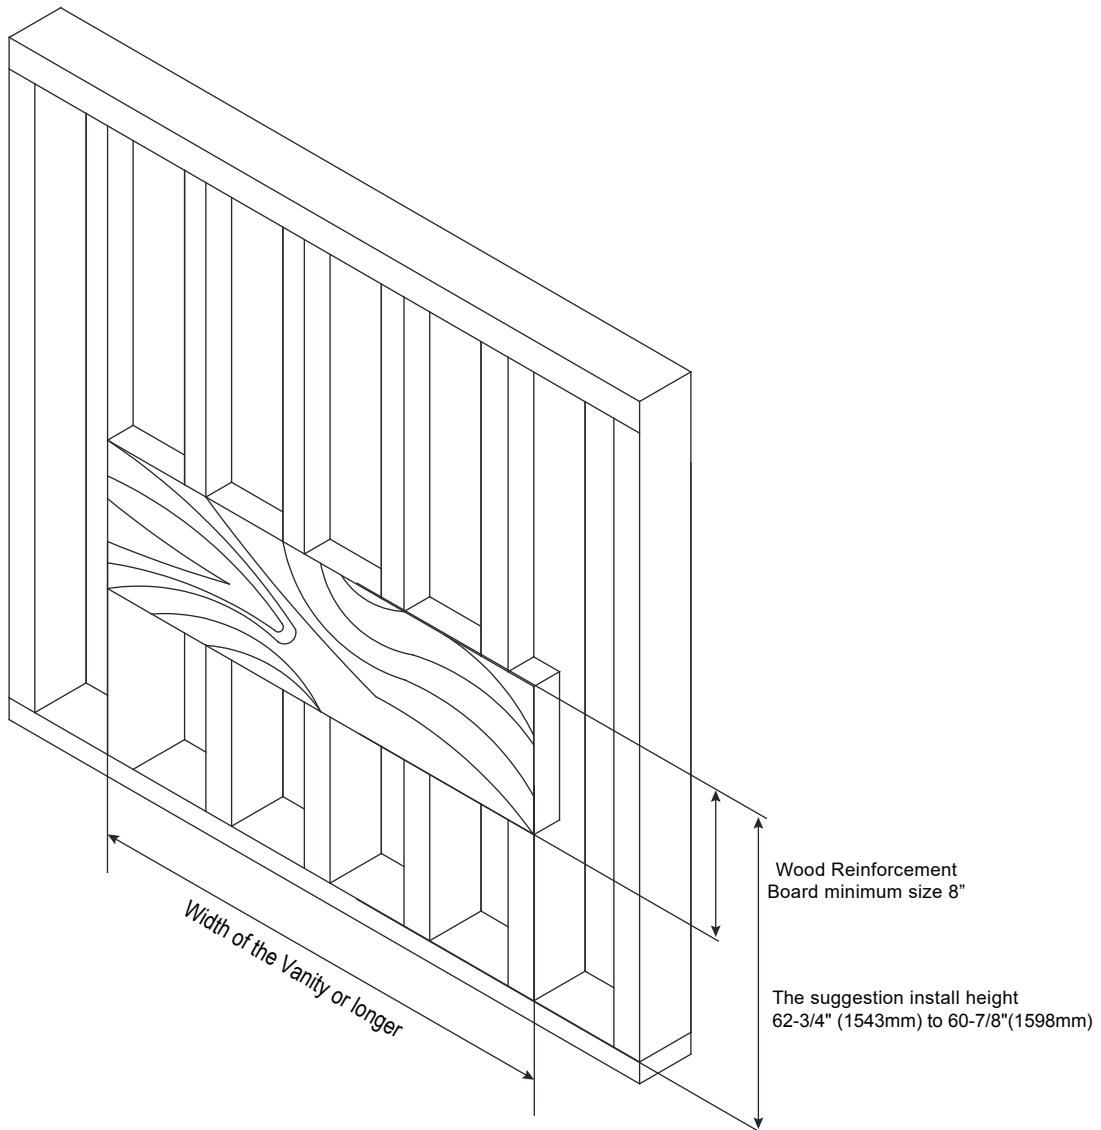

BLOSSOM[®]
luxury made simple

S8028 12 01/15/26/27

[POSITANO]
Series Vanities
Specification & Installation Guide

Features

- Furniture grade water proof plywood, protected with several Coats of polyurethane.
- Drawers front with vertical lines.
- 45 degree handle with Unihopper hinge.
- 1 pc wood shelf and 2 pcs removeable glass shelves
- shelves
- Side cabinet could be reversible installed

Package Dimension

12" 14-1/8" X 11-4/5" X 50"

Colors / Finishes

Matte White - 01

Light Grey - 15

Night Blue - 26

Aventurine Green - 27

Gross Weight

12" 45.64LBS

48" 47" X 18" X 17-2/3"

Side View

Hardware				Tools (not includes)	
No.		Draw	Qty		
A	Anchors		6 pcs		
B	Lag Bolt (5CM)		6 pcs		
C	Leveling Bracket		2 pcs		

Wall Preparation

The typical dimensions shown will result in side cabinet height of 62-3/4" (1543mm - solid surface basin) or 60-7/8"(1598mm - ceramic basin). Depending on the sinks selected, the total height will vary from 62-3/4" (1543mm) to 60-7/8"(1598mm). If an alternate height is desired, adjust the rough-in and backing material heights using the dimensions provided.

STEP 1. Cabinet positioning and installation

- The suggestion height of vanity installation is 62-3/4" (1543mm - solid surface basin) or 60-7/8"(1598mm - ceramic basin).
- The height of Leveling Bracket Installation is 59-3/8" (1508mm - solid surface basin) or 61-1/2"(1563mm - ceramic basin) .