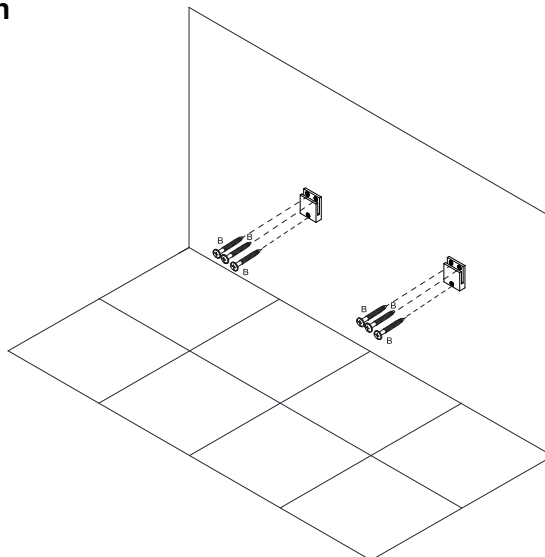

STEP 2. Leveling bracket installation

- Install leveling bracket after determining the height of vanity.