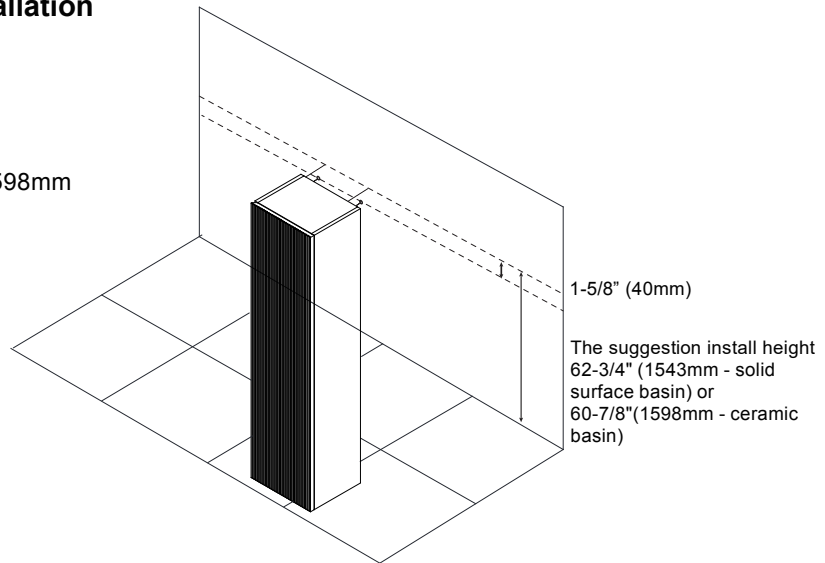

Package Dimension

12" 14-1/8" X 11-4/5" X 50"

Colors / Finishes

Matte White - 01

Light Grey - 15

Night Blue - 26

Aventurine Green - 27

Gross Weight

12" 45.64LBS

48" 47" X 18" X 17-2/3"

Side View

Hardware				Tools (not includes)	
No.		Draw	Qty		
A	Anchors		6 pcs		
B	Lag Bolt (5CM)		6 pcs		
C	Leveling Bracket		2 pcs		

Wall Preparation

The typical dimensions shown will result in side cabinet height of 62-3/4" (1543mm - solid surface basin) or 60-7/8"(1598mm - ceramic basin). Depending on the sinks selected, the total height will vary from 62-3/4" (1543mm) to 60-7/8"(1598mm). If an alternate height is desired, adjust the rough-in and backing material heights using the dimensions provided.

STEP 1. Cabinet positioning and installation

- The suggestion height of vanity installation is 62-3/4" (1543mm - solid surface basin) or 60-7/8"(1598mm - ceramic basin).
- The height of Leveling Bracket Installation is 59-3/8" (1508mm - solid surface basin) or 61-1/2"(1563mm - ceramic basin) .