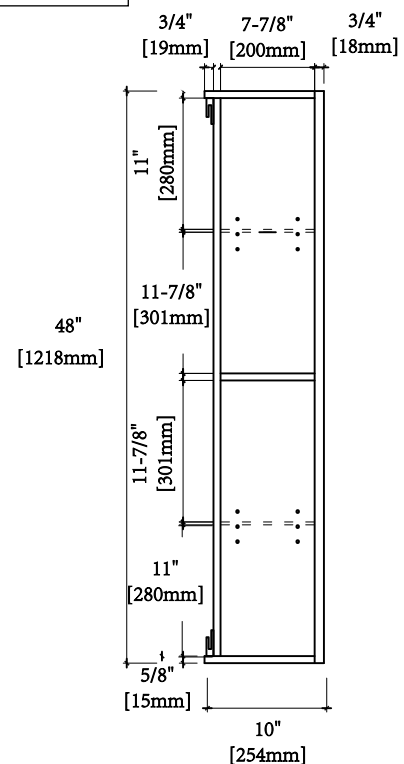

BLOSSOM[®]
luxury made simple

S8028 12 01/15/26/27

[POSITANO]
Series Vanities
Specification & Installation Guide

Features

- Furniture grade water proof plywood, protected with several Coats of polyurethane.
- Drawers front with vertical lines.
- 45 degree handle with Unihopper hinge.
- 1 pc wood shelf and 2 pcs removeable glass shelves
- shelves
- Side cabinet could be reversible installed

Package Dimension

12" 14-1/8" X 11-4/5" X 50"

Colors / Finishes

Matte White - 01

Light Grey - 15

Night Blue - 26

Aventurine Green - 27

Gross Weight

12" 45.64LBS

48" 47" X 18" X 17-2/3"

Side View

Hardware				Tools (not includes)	
No.		Draw	Qty		
A	Anchors		6 pcs		
B	Lag Bolt (5CM)		6 pcs		
C	Leveling Bracket		2 pcs		

Wall Preparation

The typical dimensions shown will result in side cabinet height of 62-3/4" (1543mm - solid surface basin) or 60-7/8"(1598mm - ceramic basin). Depending on the sinks selected, the total height will vary from 62-3/4" (1543mm) to 60-7/8"(1598mm). If an alternate height is desired, adjust the rough-in and backing material heights using the dimensions provided.

STEP 1. Cabinet positioning and installation

- The suggestion height of vanity installation is 62-3/4" (1543mm - solid surface basin) or 60-7/8"(1598mm - ceramic basin).
- The height of Leveling Bracket Installation is 59-3/8" (1508mm - solid surface basin) or 61-1/2"(1563mm - ceramic basin) .