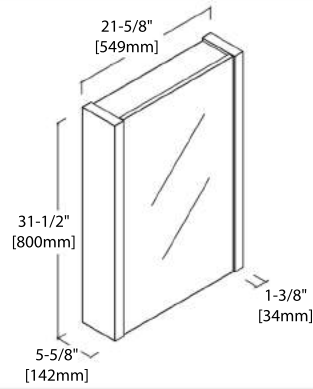

## 48" VANITY

V8008 48 01

BACK VIEW

C04 4818

C04 4818 TH

## 24" MIRROR / MEDICINE CABINET

M6001 24

MC7014 24