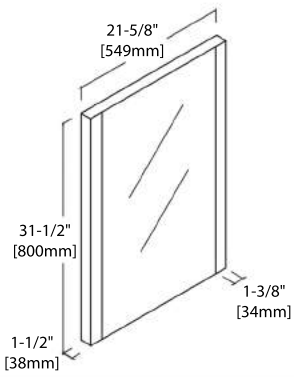

## 36" VANITY

V8008 36 01

BACK VIEW

C04 3618

C04 3618 TH

## 48" VANITY

V8008 48 01

BACK VIEW

C04 4818

C04 4818 TH

## 24" MIRROR / MEDICINE CABINET

M6001 24

MC7014 24