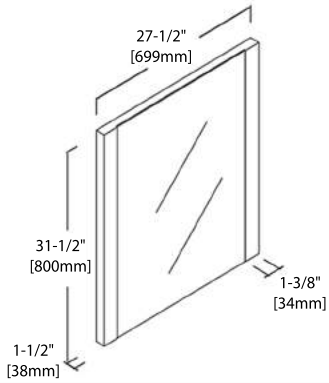

## 48" VANITY

V8008 48 01

BACK VIEW

C04 4818

C04 4818 TH

## 24" MIRROR / MEDICINE CABINET

M6001 24

MC7014 24

## 30" MIRROR / MEDICINE CABINET

M6001 30

MC7014 30