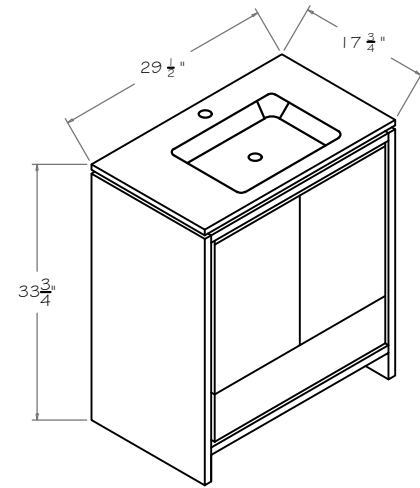

ARTE 30"

BACK VIEW

FRONT VIEW

SIDE SECTION

ISOMETRIC VIEW