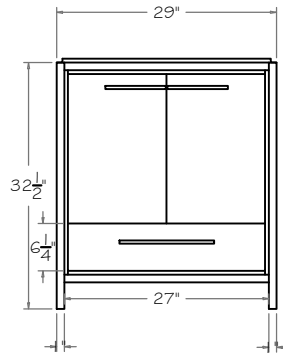

ARTE 30"

BACK VIEW

FRONT VIEW

SIDE SECTION

ISOMETRIC VIEW