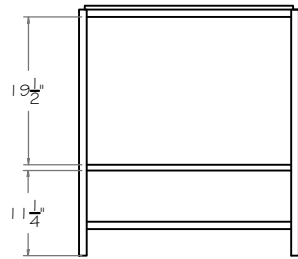

ARTE 30"

BACK VIEW

FRONT VIEW

SIDE SECTION

ISOMETRIC VIEW