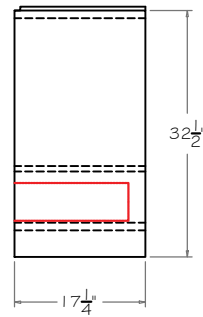

ARTE 30"

BACK VIEW

FRONT VIEW

SIDE SECTION

ISOMETRIC VIEW