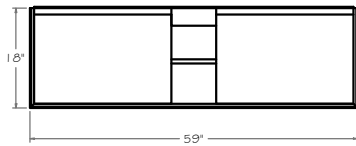

GALA 60"

BACK VIEW

FRONT VIEW

SIDE SECTION

ISOMETRIC VIEW