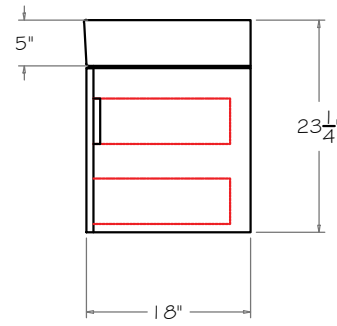

GALA 30"

BACK VIEW

FRONT VIEW

SIDE SECTION

ISOMETRIC VIEW