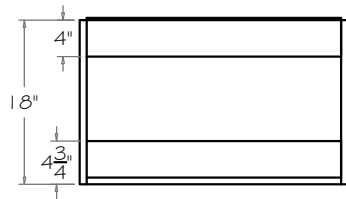

GALA 30"

BACK VIEW

FRONT VIEW

SIDE SECTION

ISOMETRIC VIEW