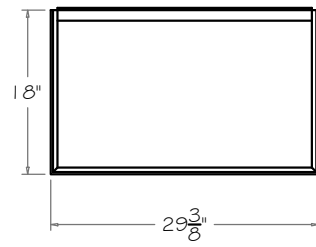

GALA 30"

BACK VIEW

FRONT VIEW

SIDE SECTION

ISOMETRIC VIEW