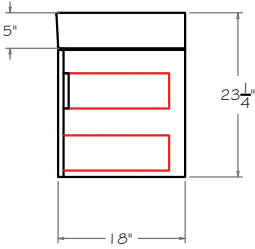

GALA 39"

BACK VIEW

FRONT VIEW

SIDE SECTION

ISOMETRIC VIEW