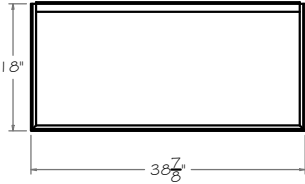

GALA 39"

BACK VIEW

FRONT VIEW

SIDE SECTION

ISOMETRIC VIEW