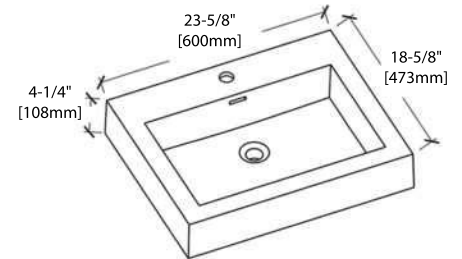

## 24" VANITY

V8005 24

BACK VIEW

A10 2419 04

## 30" VANITY

V8005 30

BACK VIEW

A10 3019 04