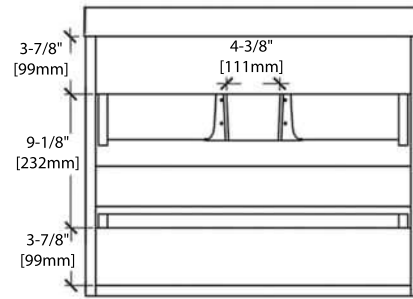

## 24" VANITY

V8012 24

BACK VIEW

A10 2417 02

## 16" SIDE CABINET

S8012 16 10