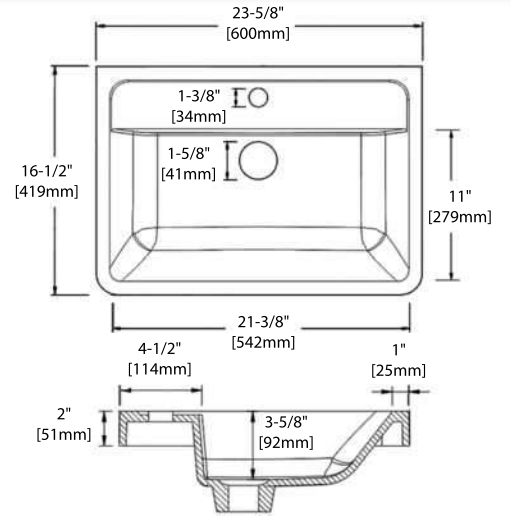

## 24" VANITY

V8012 24

BACK VIEW

A10 2417 02

## 16" SIDE CABINET

S8012 16 10

## PARTS INCLUDED

4A

10B

6C

2D