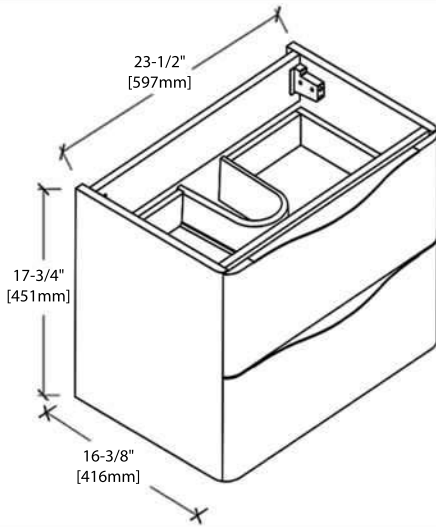

## 24" VANITY

V8012 24

BACK VIEW

A10 2417 02

## 16" SIDE CABINET

S8012 16 10