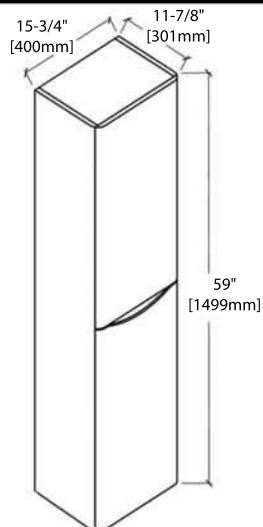

## 24" VANITY

V8012 24

BACK VIEW

A10 2417 02

## 16" SIDE CABINET

S8012 16 10

## PARTS INCLUDED

4A

10B

6C

2D