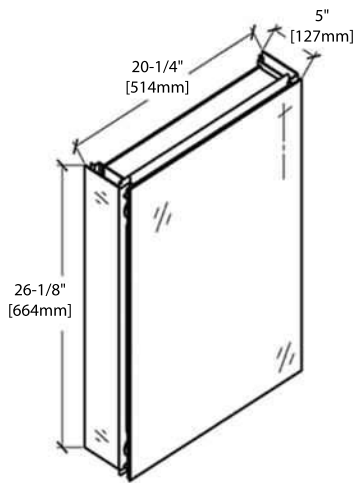

MEDICINE CABINET

MC7 2026